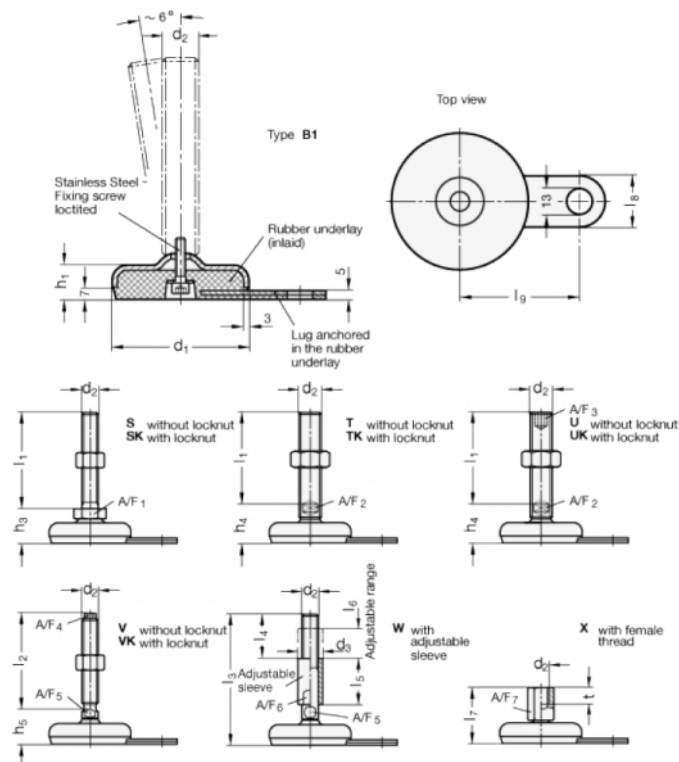

# Data Sheet

Article number: 203380M16150B1UK

Description: E+G levelling foot  
GN 33-80-M16-150-B1-UK, Stainless steel

Note: UK With nut, Hexagon socket at the top, Wrench flat at the bottom

## Measures

A/F2 = 12	I9 = 70
A/F3 = 8	
d1 = 80	
d2 = M16	
h1 = 18	
h3 = 34	
l1 = 150	
l8 = 30	